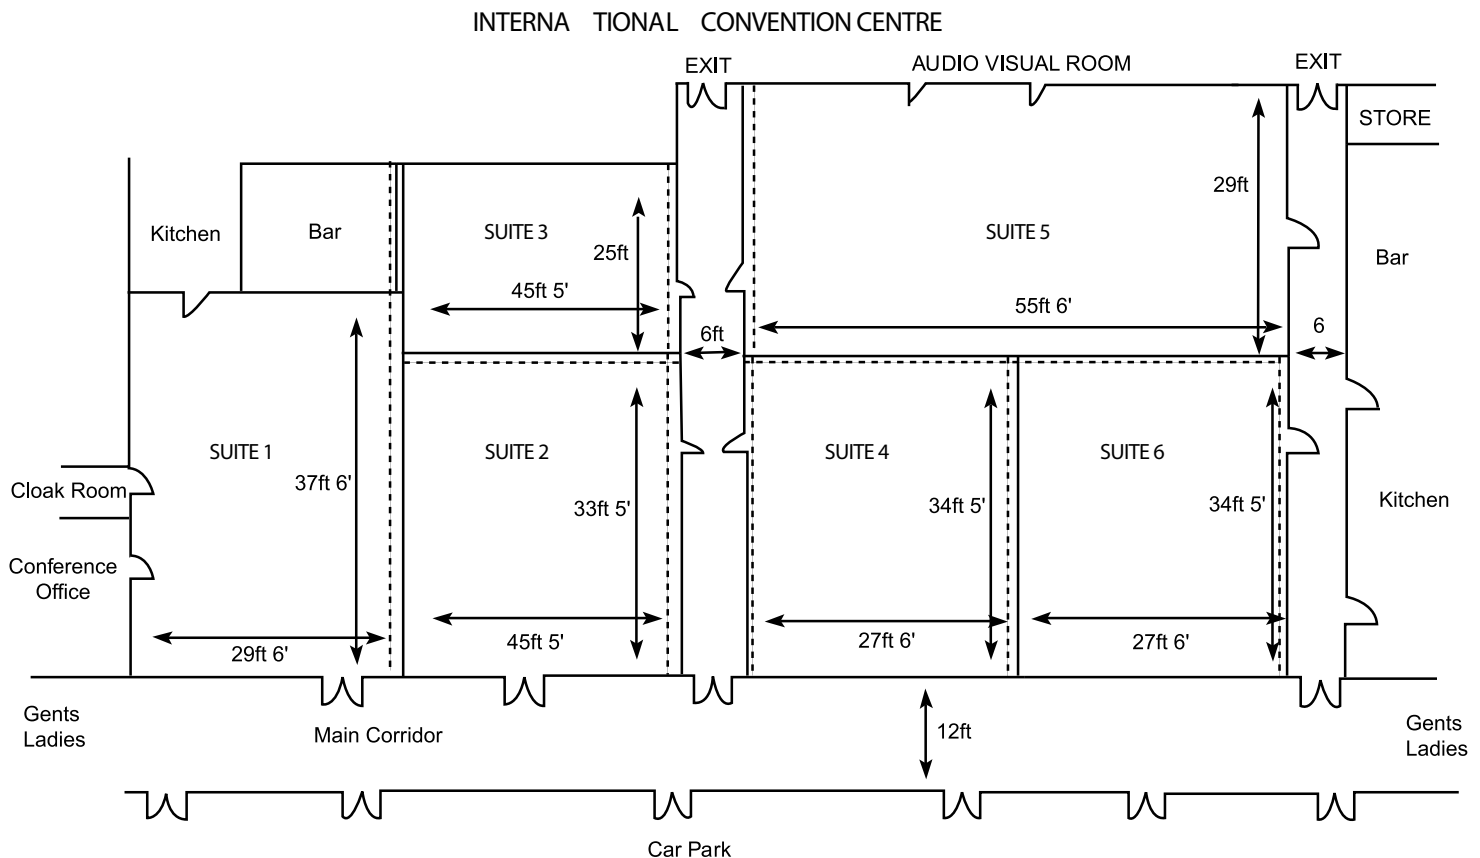

*The Forever Fit Promotions team,
Jason Kenny, Blue Shinnors & Michael Carruth*

SOUTH COURT
HOTEL

Call +353 (0)61 487 487 www.southcourthotel.com

CONFERENCE FACILITIES

CAPACITIES

	Theatre	Class	Board	Banquet	U-Shaped
Full ICC*	1200	500	--	950	--
Suite 1	75	30	30	40	20
Suite 2/3	140	70	70	110	40
Suite 4	75	25	25	80	20
Suite 5	120	60	35	100	35
Suite 6	75	25	25	80	20
Garryowen Suite	50	20	20	--	15
Shannon Suite	20	28	8	--	--
Syndicate Rooms x 4	--	15	15	--	12

Catering for up to 1200 people, the International Convention Centre (ICC) is the largest conference venue in the Limerick Region. With the option of sub-dividing this space into six different suites, this venue can be tailored to your specific requirements for conferences, banquets and exhibitions.

CONFERENCE FACILITIES

GARRYOWEN SUITE | SHANNON SUITE

The Garryowen Suite and the Shannon Suite are self-contained boardrooms. Both with natural lighting, these suites are popular for tutorials and smaller private meetings. The suites are interconnecting and can be combined to create a larger space - ideal for larger meetings, stock room sales or exhibition space. These suites can also be used as breakout areas from the International Convention Centre.